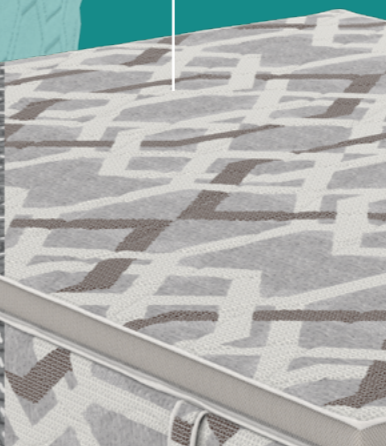

3D flower

Hexa

Silver

Termoswitch

3D flower

Hexa

Silver

Termoswitch